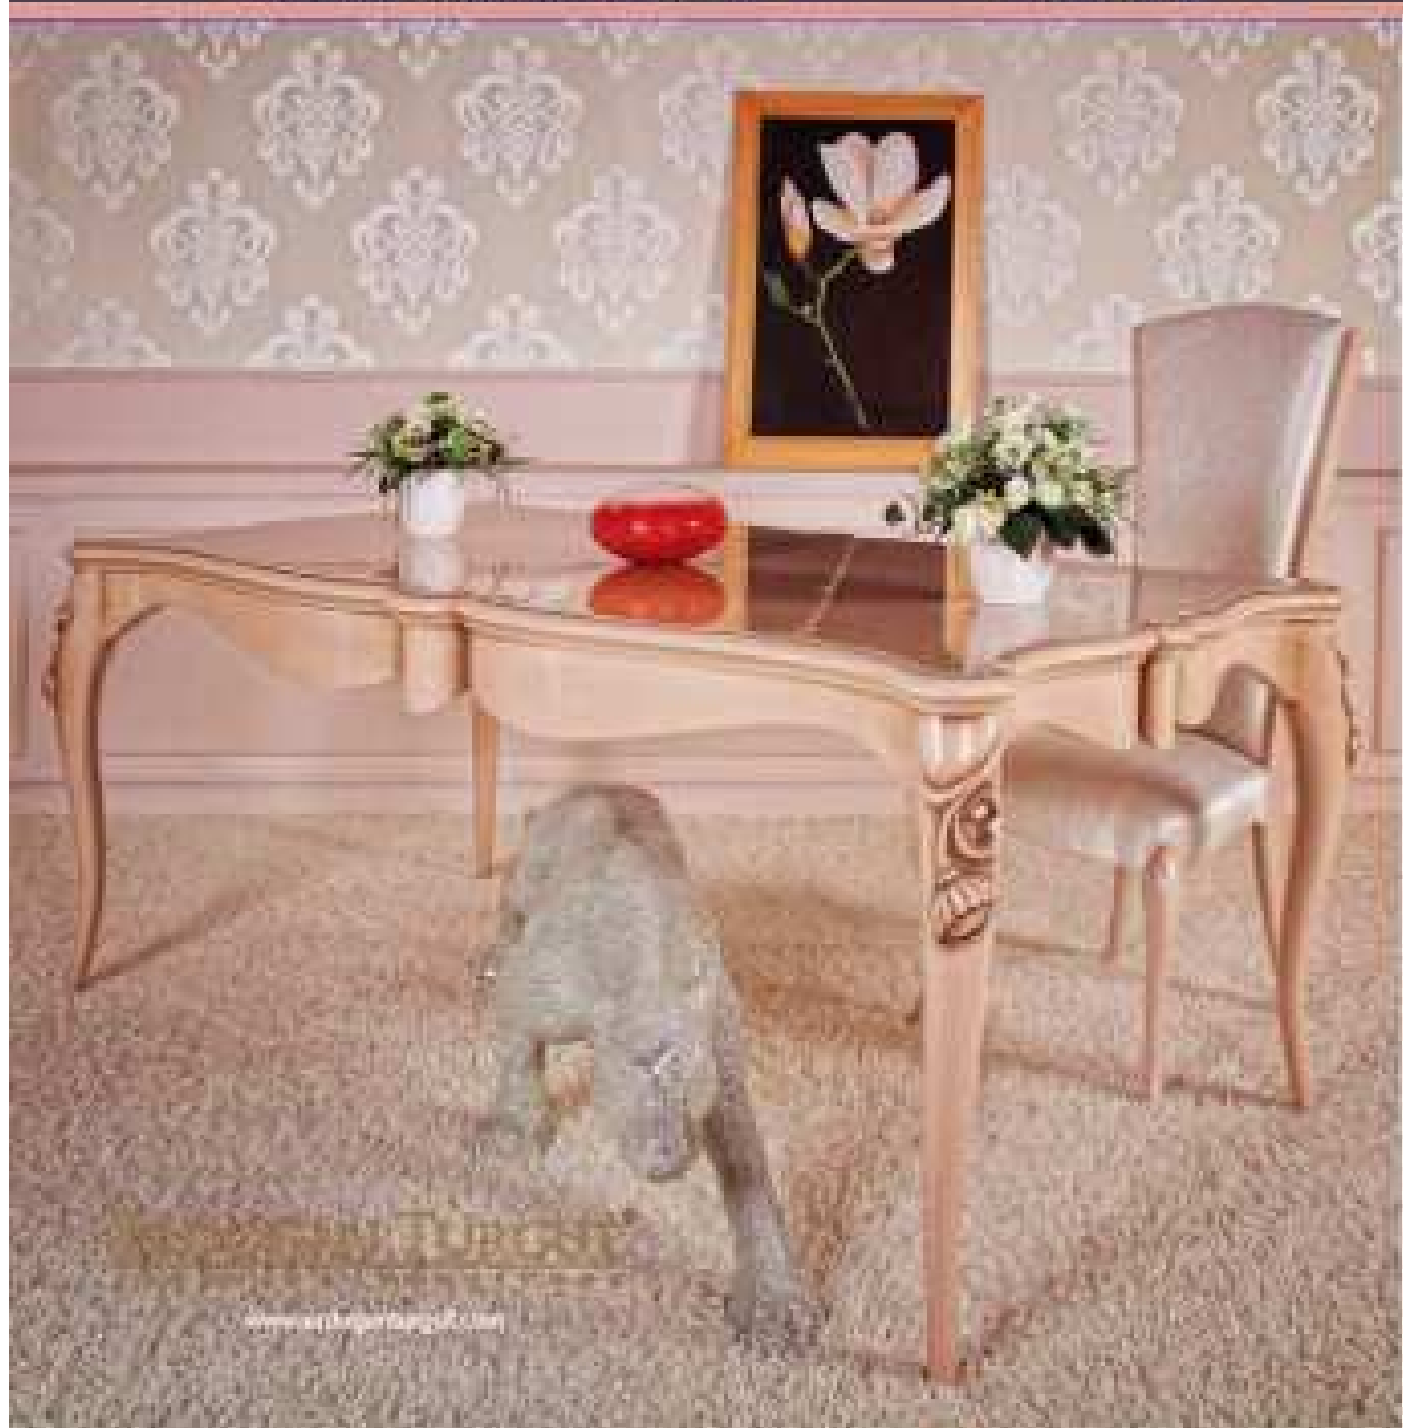

Salon DECOR

INTERNATIONAL FURNITURE DECORATION REPORT MAGAZINE

YEAR 2011 ISSUE 1

www.salondecor.com